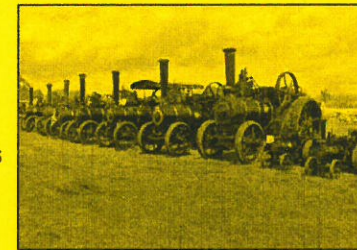

NATIONAL TRACTION
ENGINE TRUST
APPROVED RALLY

TWO DAYS OF TRADITIONAL ENTERTAINMENT FOR ALL THE FAMILY

HOLLOWELL

STEAM 2017

31st YEAR

AND HEAVY HORSE SHOW

1st & 2nd JULY

Market Stalls : Arts & Crafts
Tea Tent
Children's Entertainments
Model Boats : Stilt Walkers
Archery : Rifle Shooting
Air Ambulance
Birds of Prey : Hounds
Model Tent : Large choice

Fair Organs : Fairground
Bands : Motorcycles
Miniature Steam
Cars : Tractors : Lorries
Fire Engines : Buses
Stationary Engines
Military : Working Area
Pets Corner : Reptiles

**SATURDAY ONLY:
AUCTION OF VINTAGE
& COLLECTORS ITEMS**