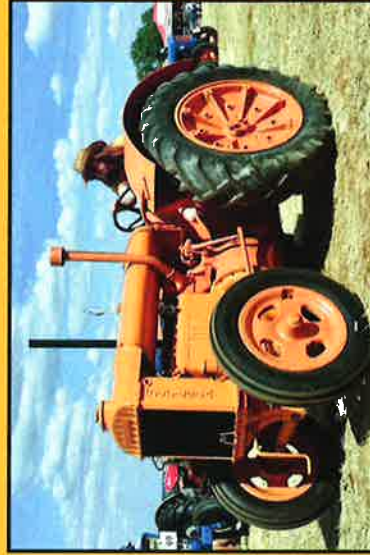

As soon as you arrive at our rally, feel the buzz and atmosphere as the steam engines are being polished and the heavy horses groomed. Then be entertained by:-

- ★ The Midland
- ★ Bernese Carters
- ★ Reptiles
- ★ Working Area
- ★ Birds of Pray
- ★ Children's
- ★ Entertainers
- ★ Raunds Temperance Band
- ★ Arts & Crafts
- ★ Heavy Horses
- ★ Trade Stalls
- ★ Large Choice of Refreshments
- ★ Miniature Steam
- ★ Motorcycles
- ★ Tractors
- ★ Fire Engines
- ★ Military
- ★ Cars
- ★ Stationery Engines
- ★ Buses
- ★ Lorries
- ★ Fairground
- ★ Pipe Band
- ★ Village Shop
- ★ Organs
- ★ School Bands

**Fun Dog Show
(SATURDAY ONLY)**

“The best family day out in Northamptonshire”

**Just off the
A5199 between J1 of the A14
& Northampton
at NN6 8RB**

**Gates open at 9am both days
Adults £10 Children £5
O.A.P's £9**