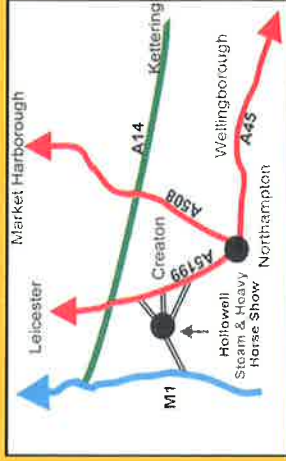

As soon as you arrive at our rally, feel the buzz and atmosphere as the steam engines are being polished and the heavy horses groomed. Then be entertained by:-

- ★ The Midland
- ★ Bernese Carters
- ★ Reptiles
- ★ Working Area
- ★ Birds of Pray
- ★ Children's
- ★ Entertainers
- ★ Raunds Temperance Band
- ★ Arts & Crafts
- ★ Heavy Horses
- ★ Trade Stalls
- ★ Large Choice of Refreshments
- ★ Miniature Steam
- ★ Motorcycles
- ★ Tractors
- ★ Fire Engines
- ★ Military
- ★ Cars
- ★ Stationery Engines
- ★ Buses
- ★ Lorries
- ★ Fairground
- ★ Pipe Band
- ★ Village Shop
- ★ Organs
- ★ School Bands

**Fun Dog Show
(SATURDAY ONLY)**

“The best family day out in Northamptonshire”

**Just off the
A5199 between J1 of the A14
& Northampton
at NN6 8RB**

**Gates open at 9am both days
Adults £10 Children £5
O.A.P's £9**